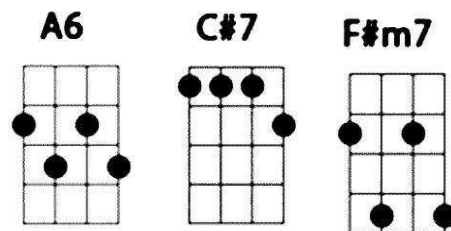

# Deep Purple

Mitchell Parish & Peter De Rose II-37

**Guitar:** med steady strum; bounce 5&6 bass strings

C#7  
X43404

E C#7 F#m7 B7  
When the deep purple falls over sleepy garden walls,

F#m7  
242322

E C#7  
And the stars begin to flicker in the sky.

A A6 E C#7  
Through the mist of a memory, you wander back to me,  
A B7 E A B7  
breathing my name with a sigh.

A6  
012020

E C#7 F#m7 B7  
In the still of the night, once again I hold you tight.

E C#7  
Though you're gone, your love lives can when moonlight beams.

A A6 E C#7  
And as long as my heart will beat, lover we'll always meet,

A B7 E blend to C#7  
Here in my deep purple dreams.

A B7 E (B7 stop & ring)  
Here in my deep purple dreams.

E C#7 F#m7 B7  
When the deep purple falls ever sleepy garden walls,

E C#7  
Though you're gone, your love lives on when moonlight beams.

A A6 E C#7  
And as long as my heart will beat, lover we'll always meet,

A B7 E blend to C#7  
Here in my deep purple dreams.

A B7 E (end on E6 ?)  
Here in my deep purple dreams.